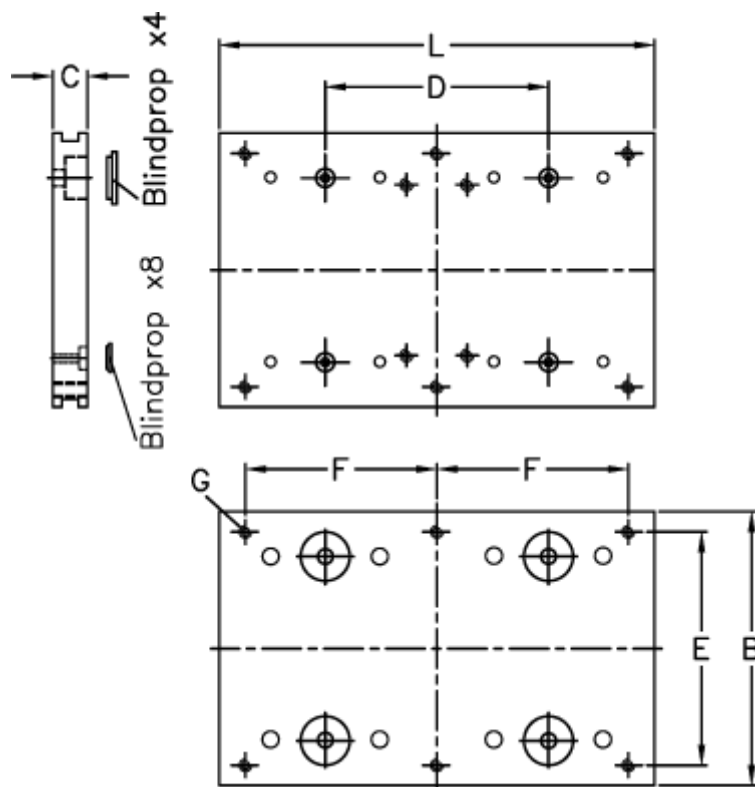

Article number: 057113025135

Description: Hepco GV3 carriage plate CP 25 25 L135

Measures

| | |
|-------------|-----------|
| B | = 80 |
| C | = 11.50 |
| d | = 74 |
| E | = 65 |
| F | = 120 |
| For bearing | = 25 |
| For slide | = S/NS 25 |
| L | = 135 |

Threaded hole G = 4 x M6